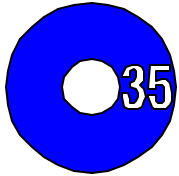

O'Day 35 and O'Day 40 Cruising Spinnaker layouts

Note: Panel Layouts subject to change according to Aspect Ratio and Design. We will attempt to match colours and design as close as possible. Colours will vary depending on screen and printer output. These should be used for reference only. Fluoro colours tend not to be U.V. colourfast and will fade more quickly than other colours