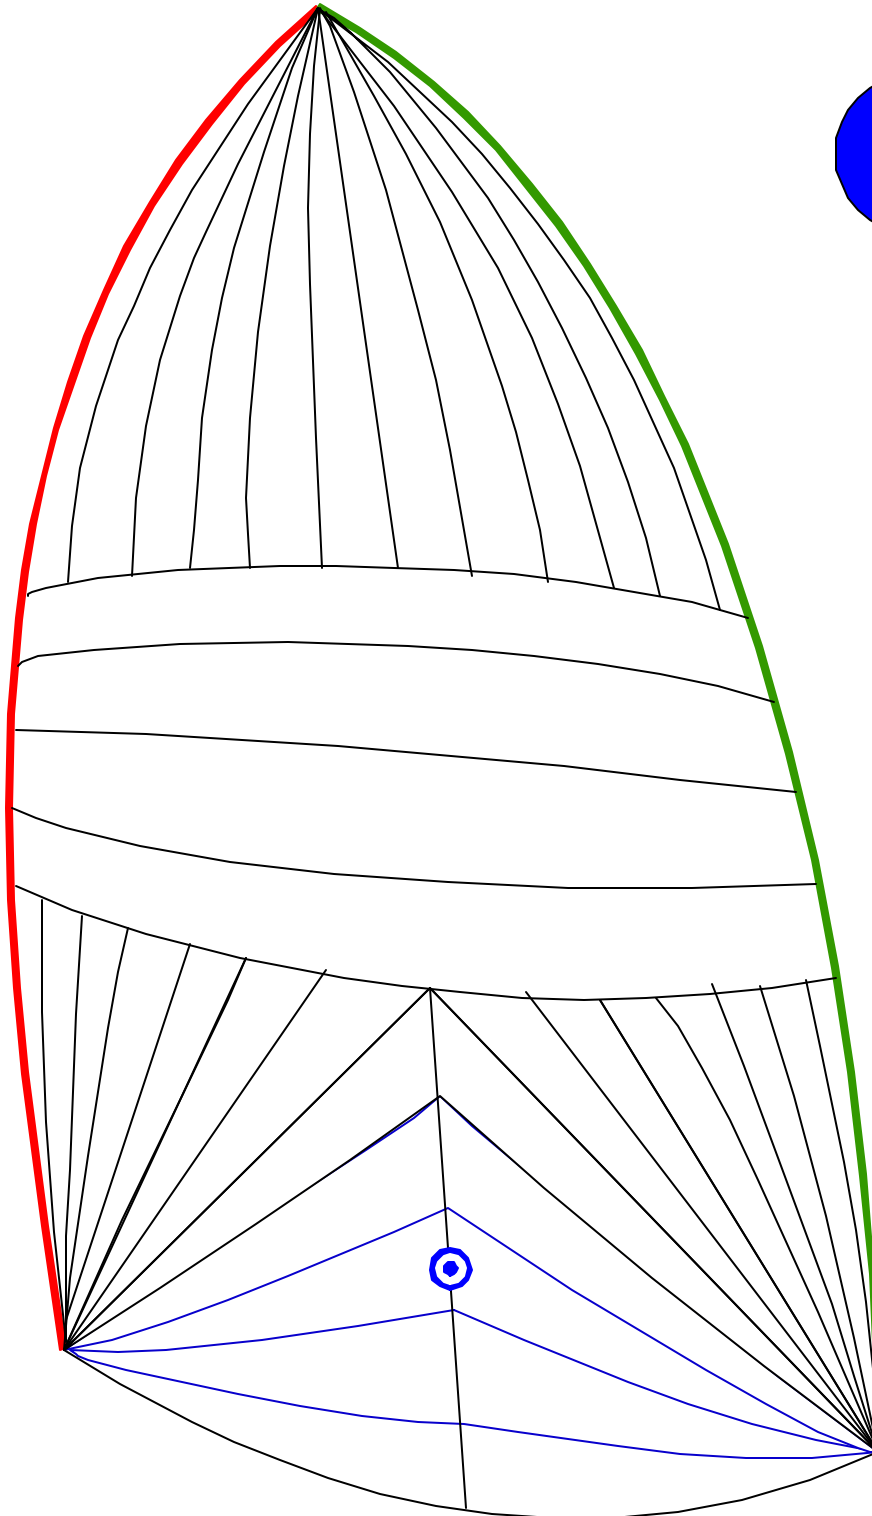

O'Day 35 and O'Day 40 Cruising Spinnaker layouts

Note: Panel Layouts subject to change according to Aspect Ratio and Design. We will attempt to match colours and design as close as possible. Colours will vary depending on screen and printer output. These should be used for reference only. Fluoro colours tend not to be U.V. colourfast and will fade more quickly than other colours