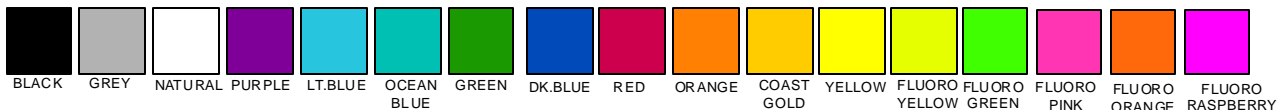

O'Day 35 and O'Day 40 Cruising Spinnaker layouts

Note: Panel Layouts subject to change according to Aspect Ratio and Design. We will attempt to match colours and design as close as possible. Colours will vary depending on screen and printer output. These should be used for reference only. Fluoro colours tend not to be U.V. colourfast and will fade more quickly than other colours