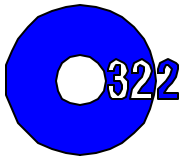

O'Day 28, 31, 322 Cruising Spinnaker layouts

Note: Panel Layouts subject to change according to Aspect Ratio and Design. We will attempt to match colours and design as close as possible. Colours will vary depending on screen and printer output. These should be used for reference only. Fluoro colours tend not to be U.V. colourfast and will fade more quickly than other colours