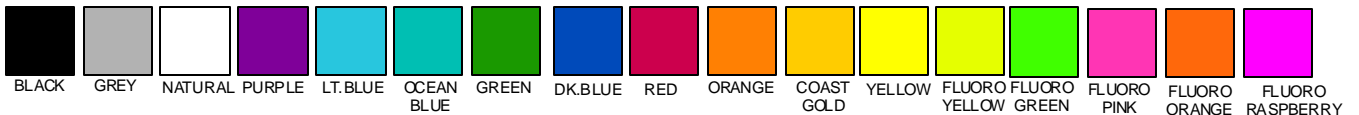

O'Day 28, 31, 322 Cruising Spinnaker layouts

Note: Panel Layouts subject to change according to Aspect Ratio and Design. We will attempt to match colours and design as close as possible. Colours will vary depending on screen and printer output. These should be used for reference only. Fluoro colours tend not to be U.V. colourfast and will fade more quickly than other colours