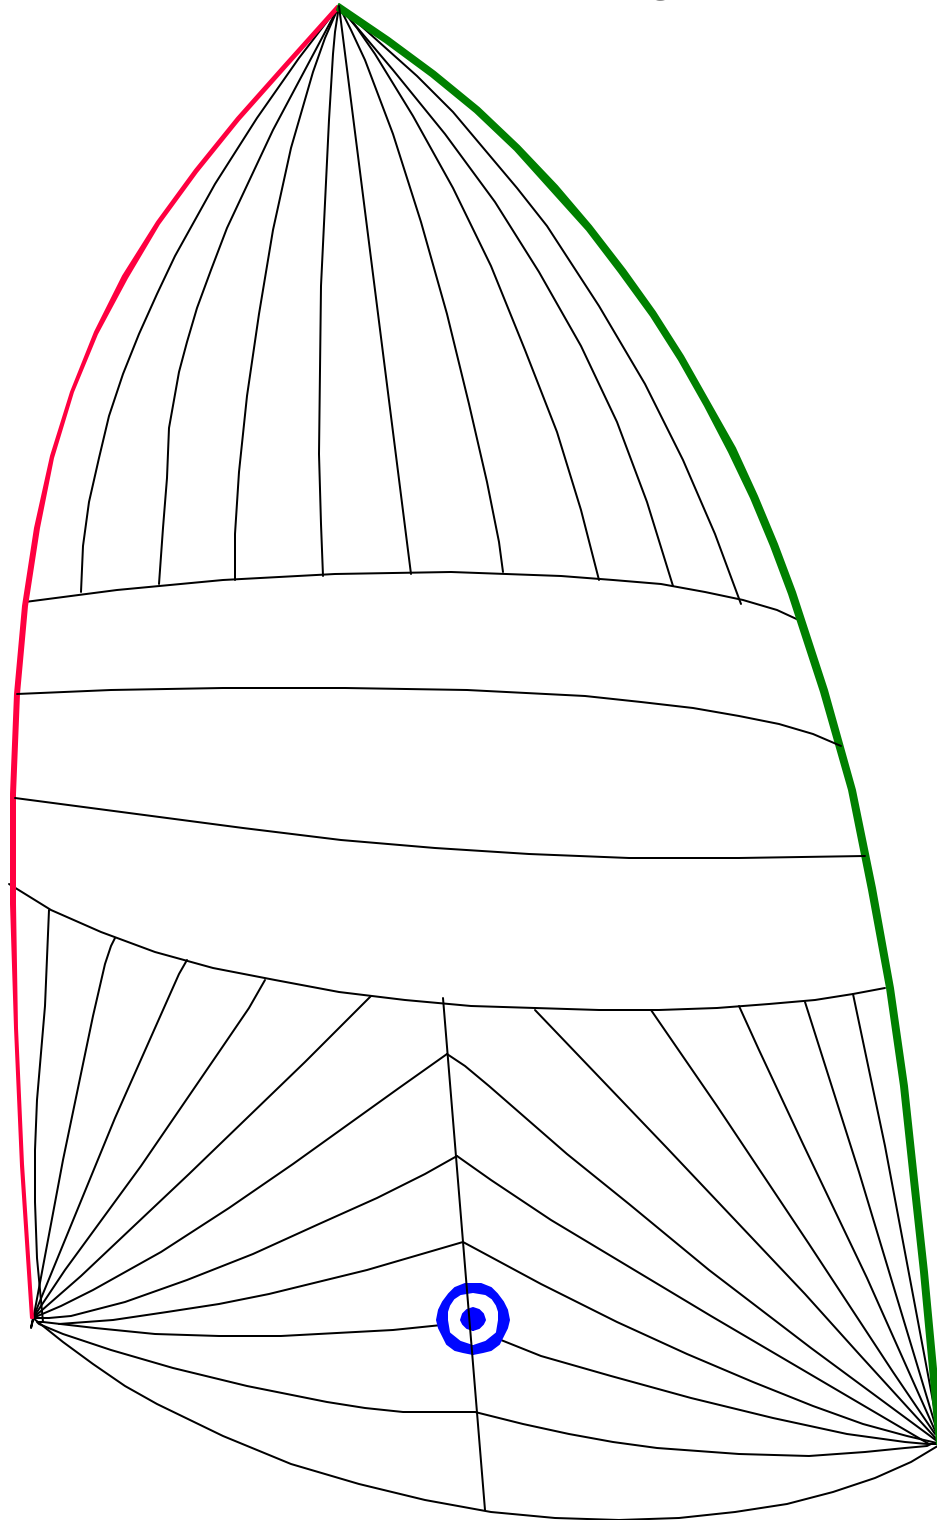

O'Day 28, 31, 322 Cruising Spinnaker layouts

Note: Panel Layouts subject to change according to Aspect Ratio and Design. We will attempt to match colours and design as close as possible. Colours will vary depending on screen and printer output. These should be used for reference only. Fluoro colours tend not to be U.V. colourfast and will fade more quickly than other colours