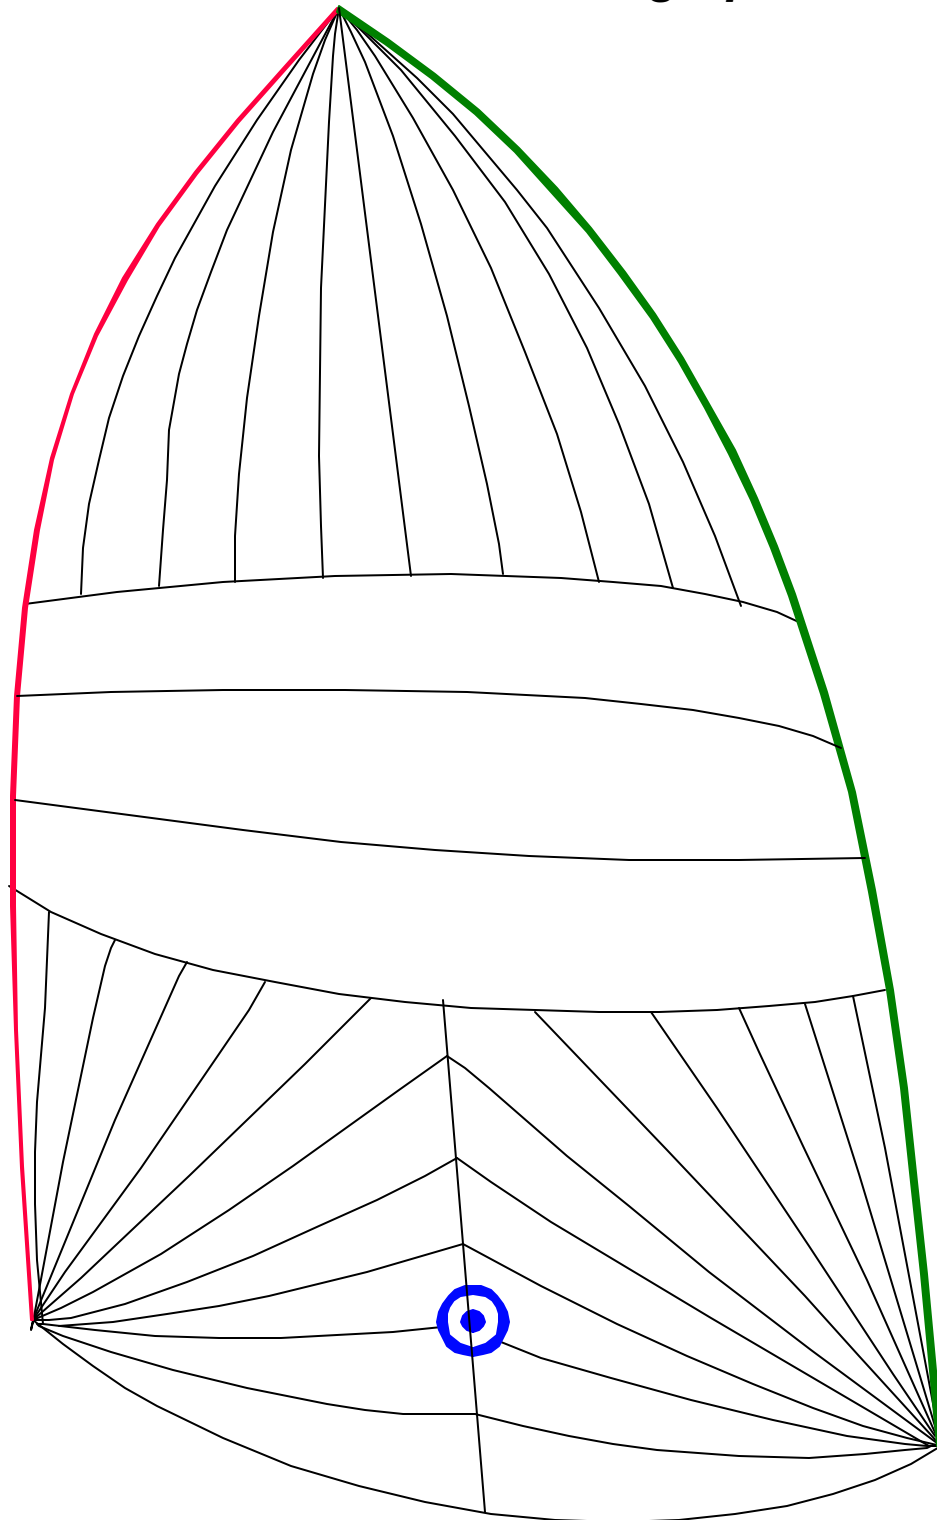

# O'Day 25, 25, 27, 272 Cruising Spinnaker layouts

*Note: Panel Layouts subject to change according to Aspect Ratio and Design. We will attempt to match colours and design as close as possible. Colours will vary depending on screen and printer output. These should be used for reference only. Fluoro colours tend not to be U.V. colourfast and will fade more quickly than other colours*