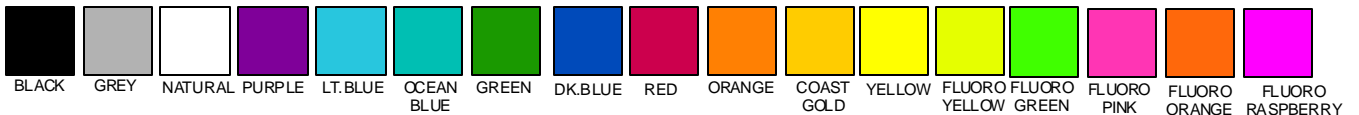

# O'Day 25, 25, 27, 272 Cruising Spinnaker layouts

*Note: Panel Layouts subject to change according to Aspect Ratio and Design. We will attempt to match colours and design as close as possible. Colours will vary depending on screen and printer output. These should be used for reference only. Fluoro colours tend not to be U.V. colourfast and will fade more quickly than other colours*