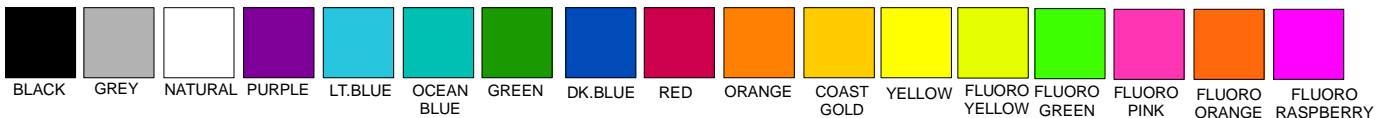

O'Day 23, 24 and 240 Cruising Spinnaker Layout

Note: Panel Layouts subject to change according to Aspect Ratio and Design. We will attempt to match colours and design as close as possible. Colours will vary depending on screen and printer output. These should be used for reference only. Fluoro colours tend not to be U.V. colourfast and will fade more quickly than other colours