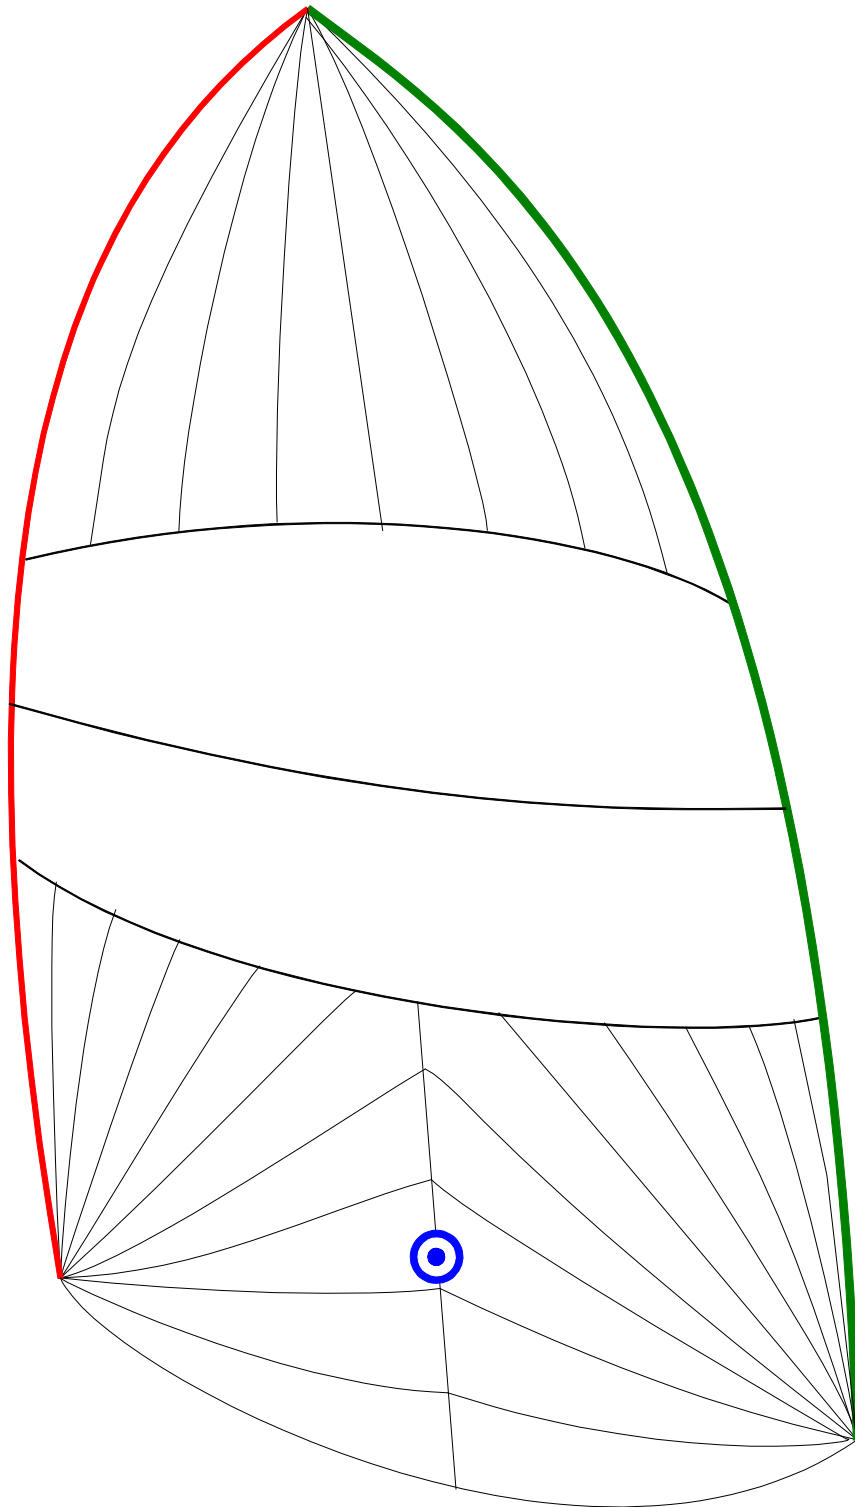

O'Day 23, 24 and 240 Cruising Spinnaker Layout

Note: Panel Layouts subject to change according to Aspect Ratio and Design. We will attempt to match colours and design as close as possible. Colours will vary depending on screen and printer output. These should be used for reference only. Fluoro colours tend not to be U.V. colourfast and will fade more quickly than other colours