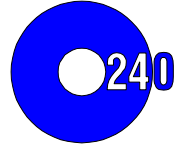

O'Day 23, 24 and 240 Cruising Spinnaker Layout

Note: Panel Layouts subject to change according to Aspect Ratio and Design. We will attempt to match colours and design as close as possible. Colours will vary depending on screen and printer output. These should be used for reference only. Fluoro colours tend not to be U.V. colourfast and will fade more quickly than other colours