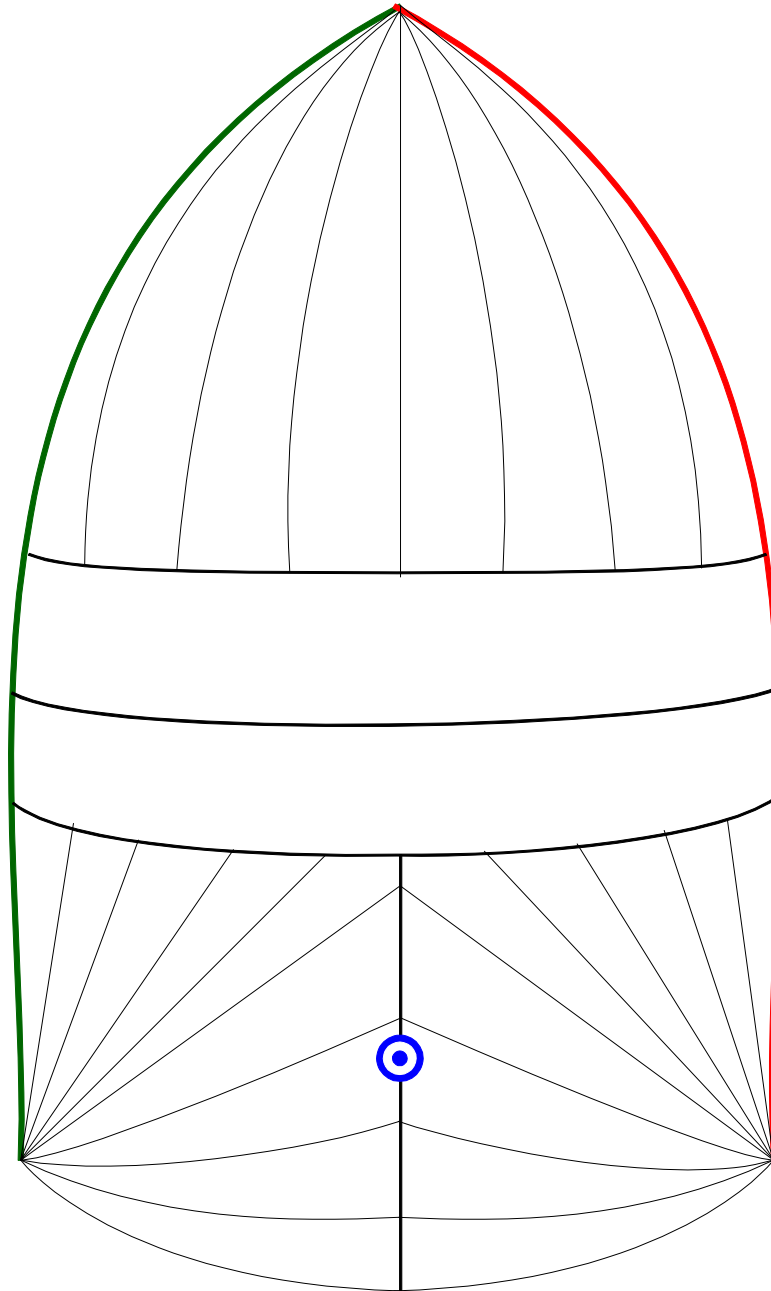

O'Day 23-24 and 240 TRI-RADIAL SPINNAKER LAYOUT

Note: Panel Layouts subject to change according to Aspect Ratio and Design. We will attempt to match colours and design as close as possible. Colours will vary depending on screen and printer output. These should be used for reference only. Fluoro colours tend not to be U.V. colourfast and will fade more quickly than other colours