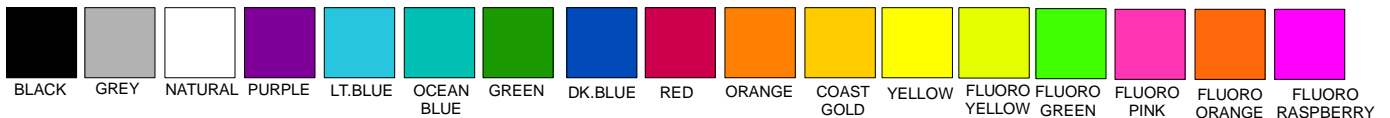

O'Day 23-24 and 240 TRI-RADIAL SPINNAKER LAYOUT

Note: Panel Layouts subject to change according to Aspect Ratio and Design. We will attempt to match colours and design as close as possible. Colours will vary depending on screen and printer output. These should be used for reference only. Fluoro colours tend not to be U.V. colourfast and will fade more quickly than other colours