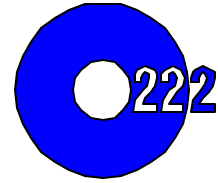

# O'Day 22 and O'Day 222 Cruising Spinnaker Layout

*Note: Panel Layouts subject to change according to Aspect Ratio and Design. We will attempt to match colours and design as close as possible. Colours will vary depending on screen and printer output. These should be used for reference only. Fluoro colours tend not to be U.V. colourfast and will fade more quickly than other colours*