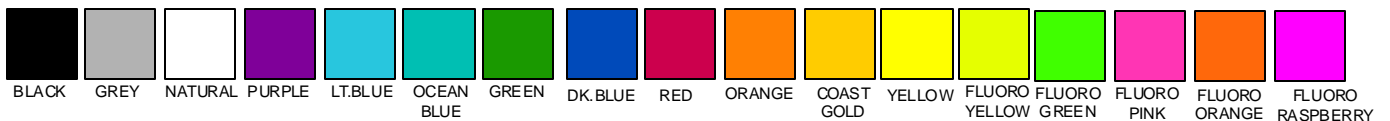

# O'Day 22 and O'Day 222 Cruising Spinnaker Layout

*Note: Panel Layouts subject to change according to Aspect Ratio and Design. We will attempt to match colours and design as close as possible. Colours will vary depending on screen and printer output. These should be used for reference only. Fluoro colours tend not to be U.V. colourfast and will fade more quickly than other colours*