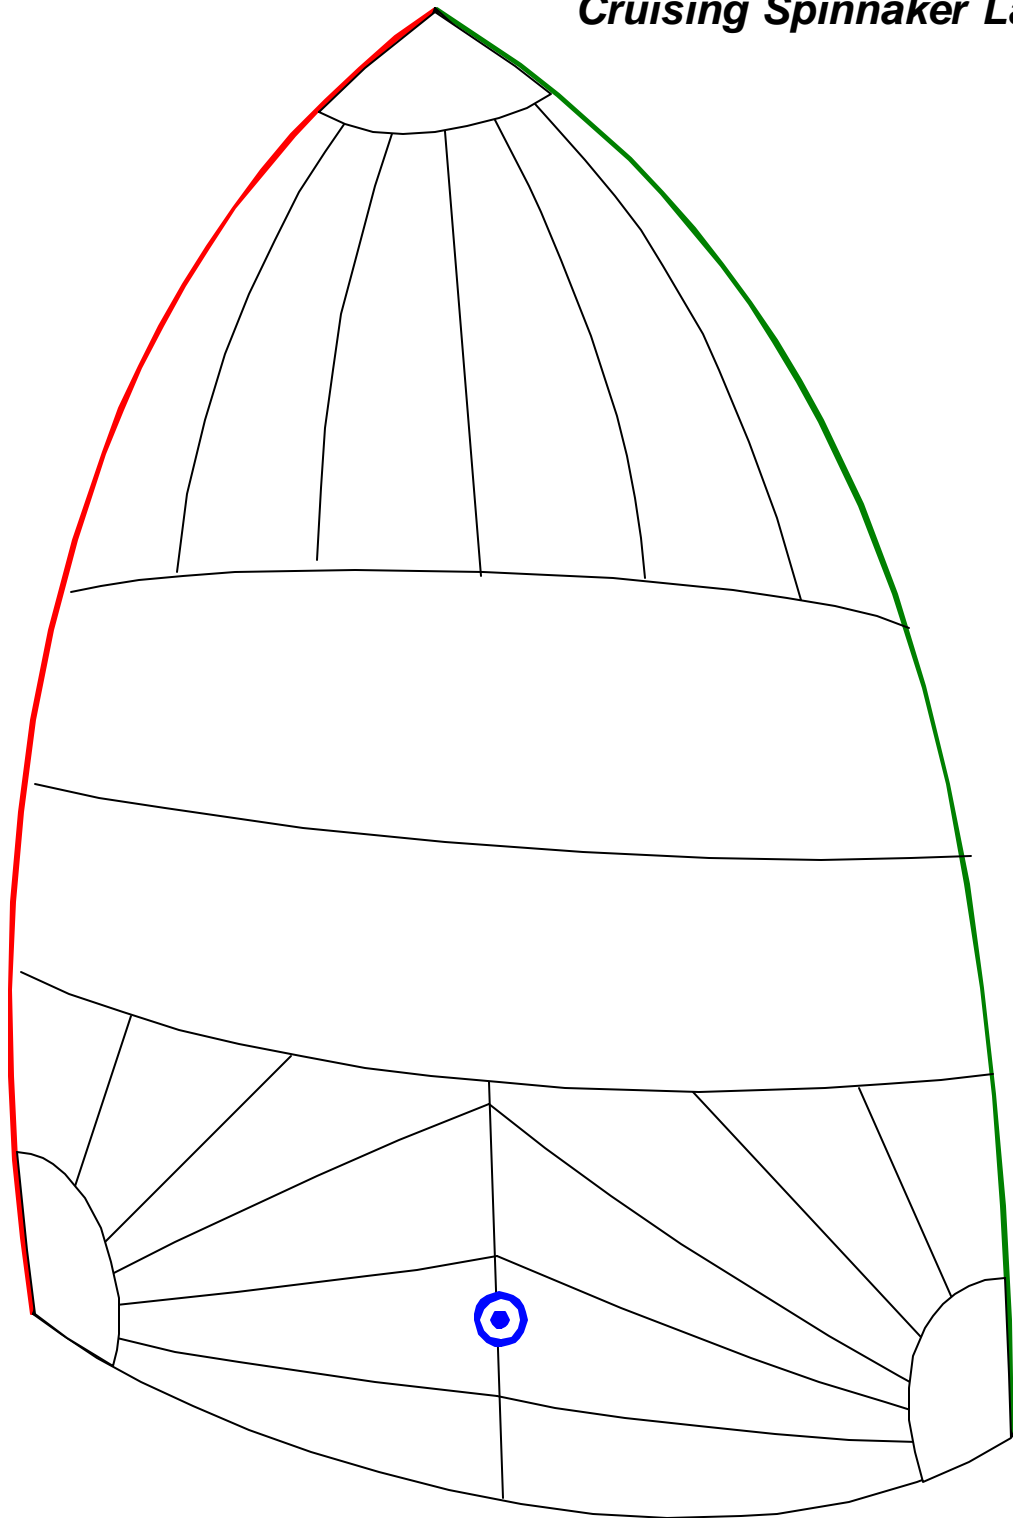

O'Day 19, O'Day 192, O'Day 20 Cruising Spinnaker Layout

Note: Panel Layouts subject to change according to Aspect Ratio and Design. We will attempt to match colours and design as close as possible. Colours will vary depending on screen and printer output. These should be used for reference only. Fluoro colours tend not to be U.V. colourfast and will fade more quickly than other colours