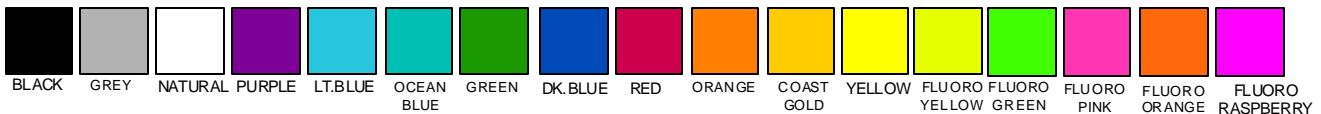

O'Day 19, O'Day 192, O'Day 20 Cruising Spinnaker Layout

Note: Panel Layouts subject to change according to Aspect Ratio and Design. We will attempt to match colours and design as close as possible. Colours will vary depending on screen and printer output. These should be used for reference only. Fluoro colours tend not to be U.V. colourfast and will fade more quickly than other colours