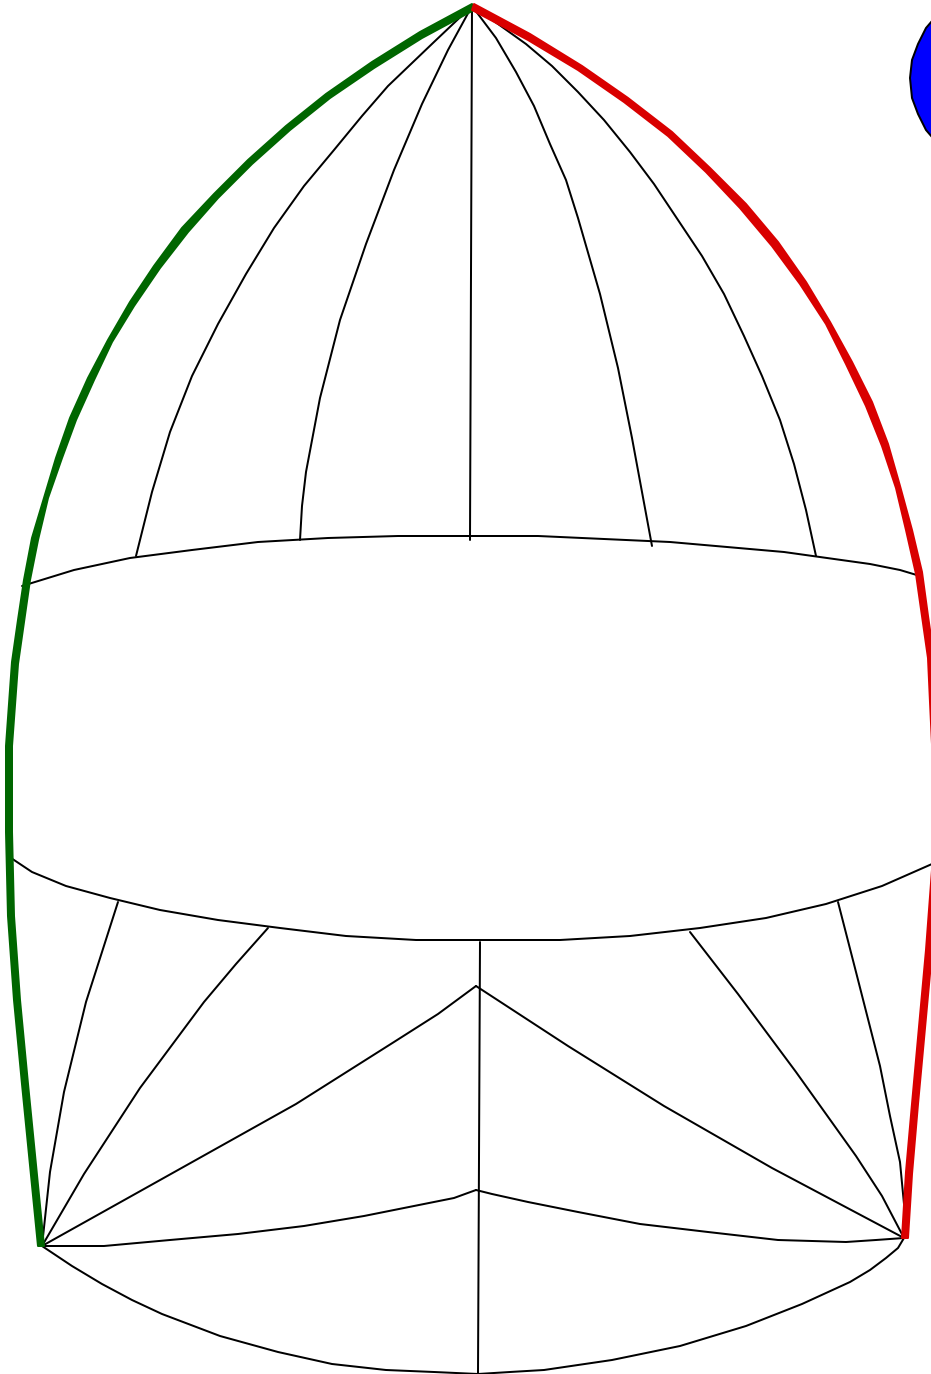

# DAYSAILOR AND MARINER TRI-RADIAL SPINNAKER LAYOUT

DS

*Note: Panel Layouts subject to change according to Aspect Ratio and Design. We will attempt to match colours and design as close as possible. Colours will vary depending on screen and printer output. These should be used for reference only. Fluoro colours tend not to be U.V. colourfast and will fade more quickly than other colours*