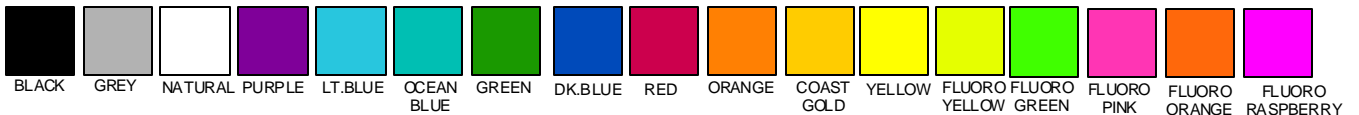

# DAYSAILOR AND MARINER TRI-RADIAL SPINNAKER LAYOUT

DS

*Note: Panel Layouts subject to change according to Aspect Ratio and Design. We will attempt to match colours and design as close as possible. Colours will vary depending on screen and printer output. These should be used for reference only. Fluoro colours tend not to be U.V. colourfast and will fade more quickly than other colours*