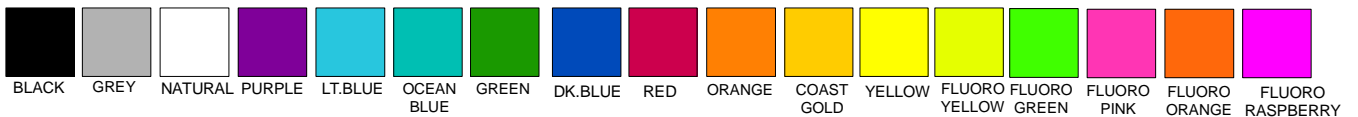

**O'Day 25, 25, 27, 272
TRI-RADIAL SPINNAKER LAYOUT**

Note: Panel Layouts subject to change according to Aspect Ratio and Design. We will attempt to match colours and design as close as possible. Colours will vary depending on screen and printer output. These should be used for reference only. Fluoro colours tend not to be U.V. colourfast and will fade more quickly than other colours