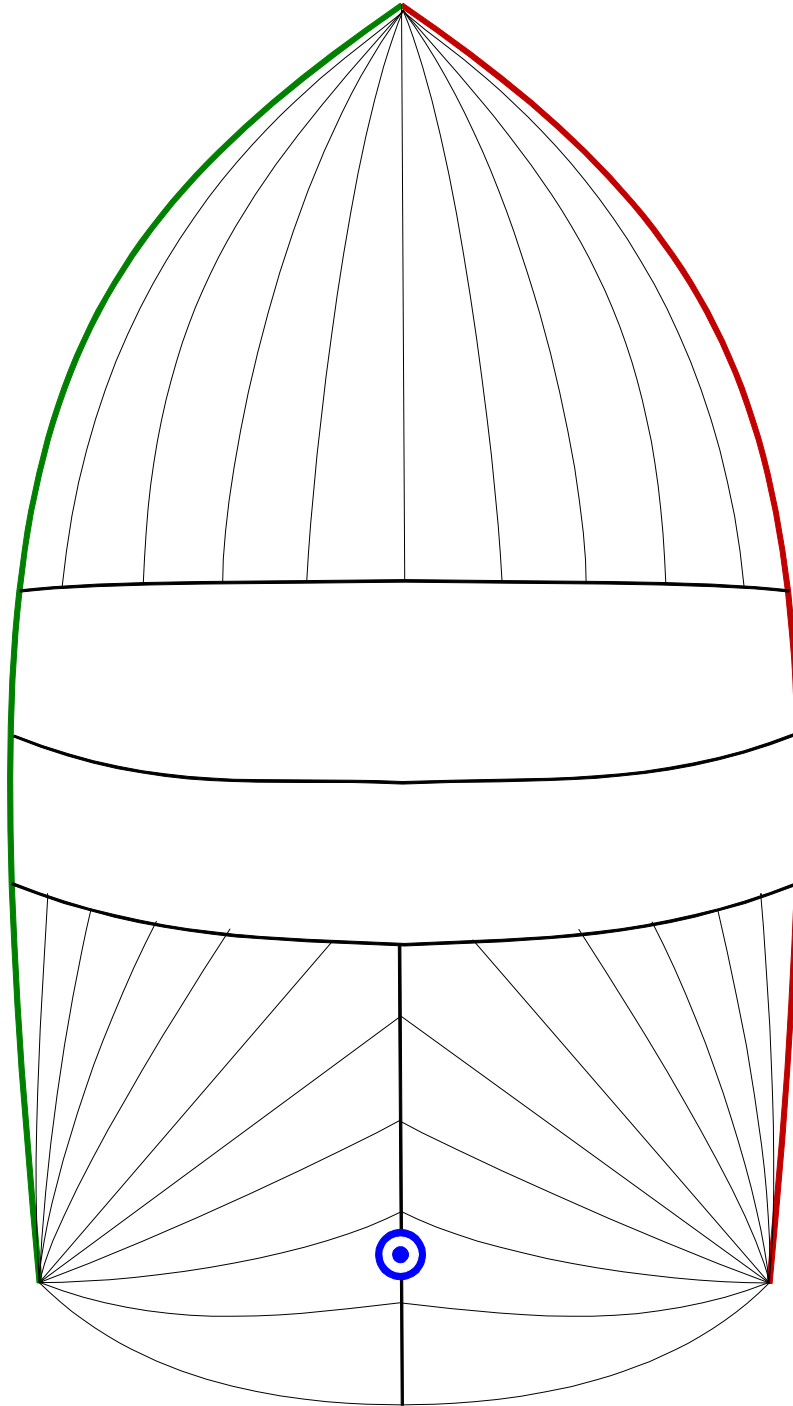

**O'Day 25, 25, 27, 272
TRI-RADIAL SPINNAKER LAYOUT**

Note: Panel Layouts subject to change according to Aspect Ratio and Design. We will attempt to match colours and design as close as possible. Colours will vary depending on screen and printer output. These should be used for reference only. Fluoro colours tend not to be U.V. colourfast and will fade more quickly than other colours