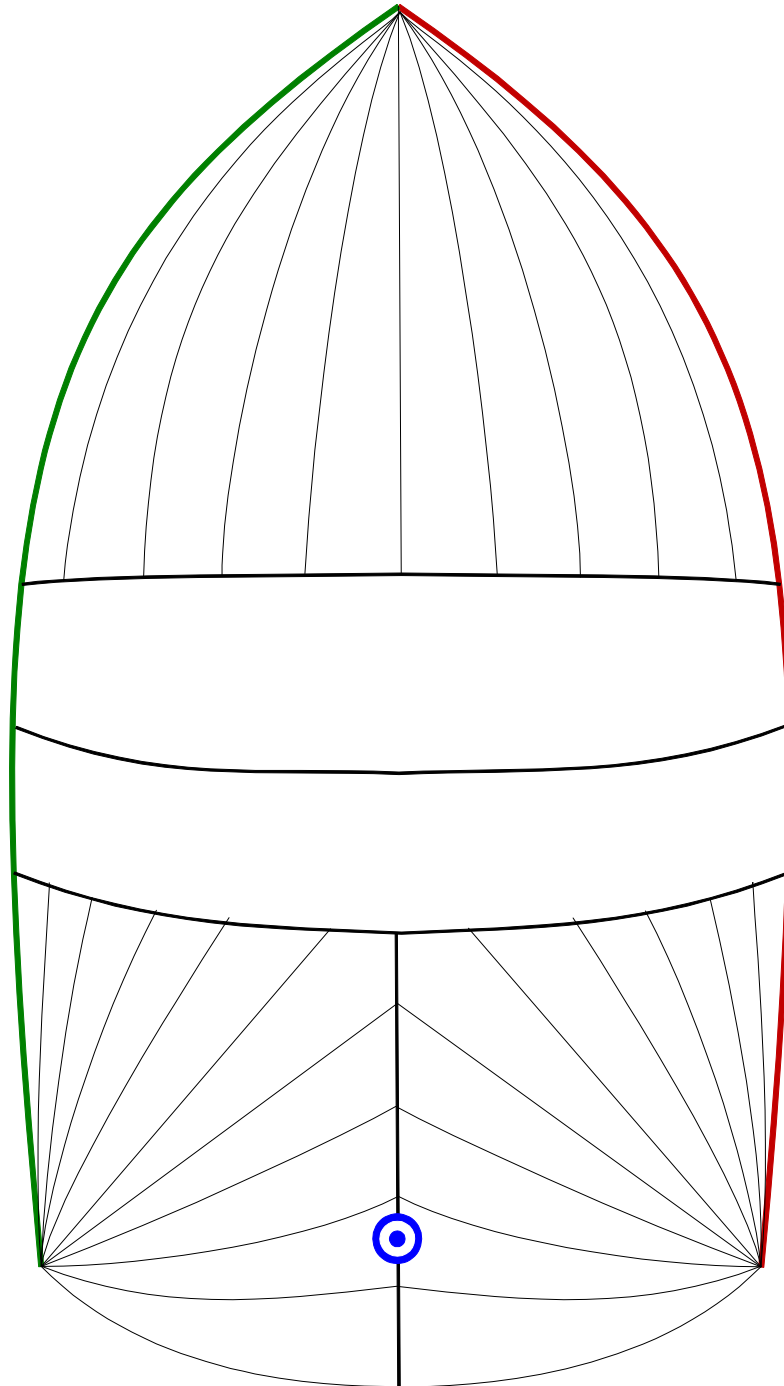

## O'Day 28, 31, 322 TRI-RADIAL SPINNAKER LAYOUT

*Note: Panel Layouts subject to change according to Aspect Ratio and Design. We will attempt to match colours and design as close as possible. Colours will vary depending on screen and printer output. These should be used for reference only. Fluoro colours tend not to be U.V. colourfast and will fade more quickly than other colours*