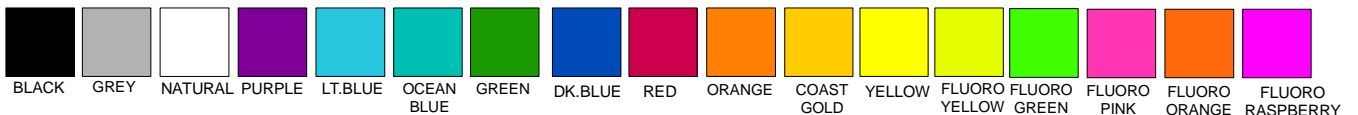

## O'Day 28, 31, 322 TRI-RADIAL SPINNAKER LAYOUT

*Note: Panel Layouts subject to change according to Aspect Ratio and Design. We will attempt to match colours and design as close as possible. Colours will vary depending on screen and printer output. These should be used for reference only. Fluoro colours tend not to be U.V. colourfast and will fade more quickly than other colours*