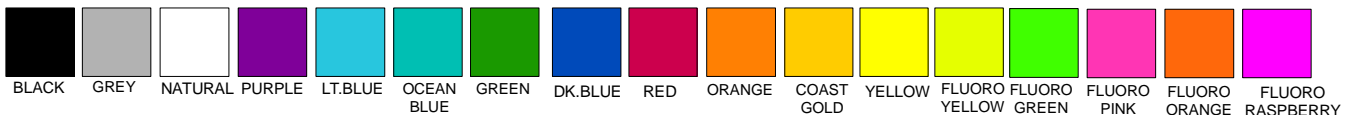

## WIDGEON CROSS CUT SPINNAKER LAYOUT

*Note: Panel Layouts subject to change according to Aspect Ratio and Design. We will attempt to match colours and design as close as possible. Colours will vary depending on screen and printer output. These should be used for reference only. Fluoro colours tend not to be U.V. colourfast and will fade more quickly than other colours*