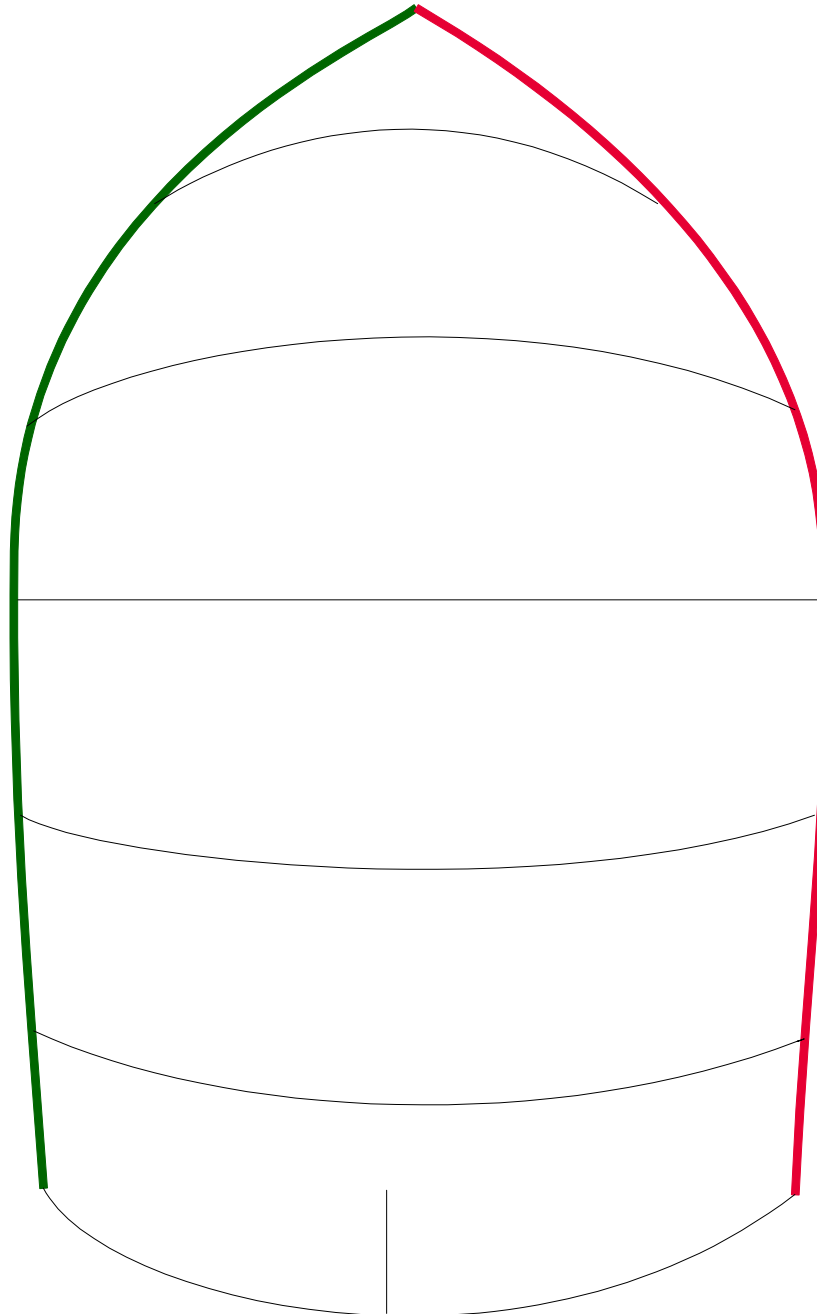

## WIDGEON CROSS CUT SPINNAKER LAYOUT

*Note: Panel Layouts subject to change according to Aspect Ratio and Design. We will attempt to match colours and design as close as possible. Colours will vary depending on screen and printer output. These should be used for reference only. Fluoro colours tend not to be U.V. colourfast and will fade more quickly than other colours*