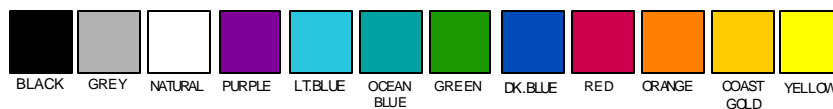

 **NEILPRYDE TRUE-RADIAL PANEL LAYOUT**
Beneteau 36.7

Note: Panel Layouts subject to change according to Aspect Ratio and Design. We will attempt to match colours and design as close as possible. Colours will vary depending on screen and printer output. These should be used for reference only.
Copyright 2005 Neil Pryde Sails Int.