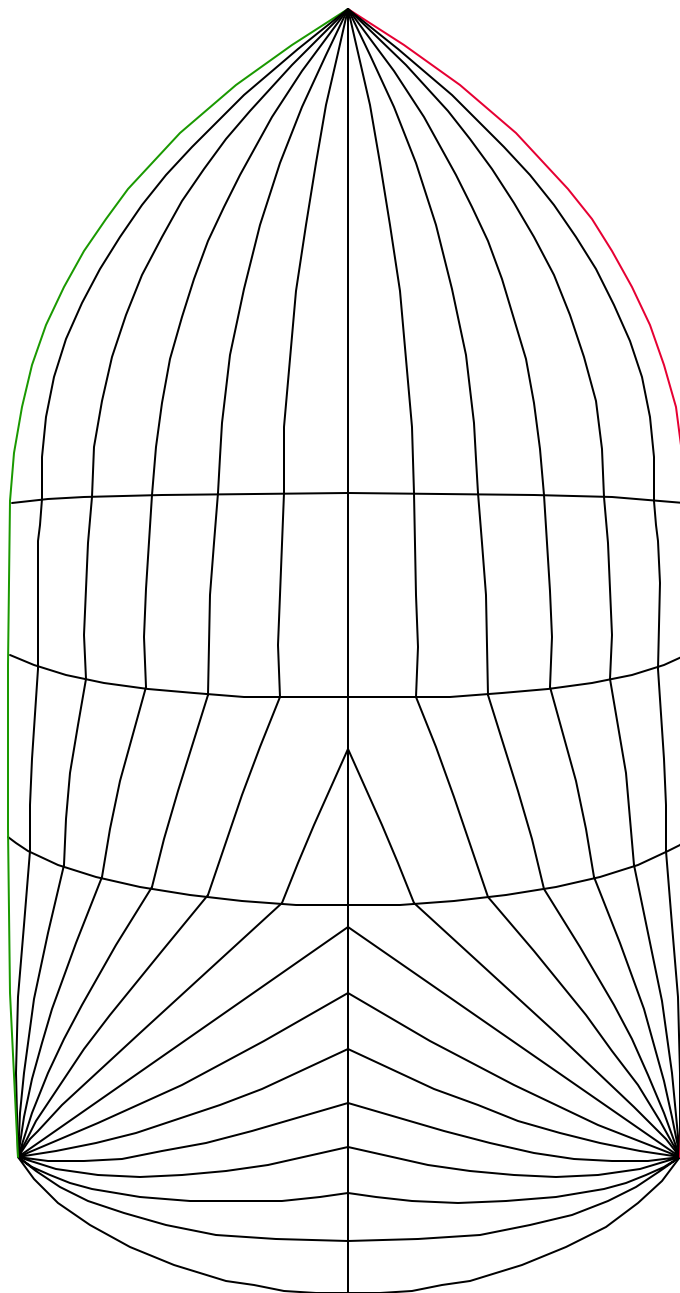

 **NEILPRYDE TRUE-RADIAL PANEL LAYOUT**
Beneteau 36.7

Note: Panel Layouts subject to change according to Aspect Ratio and Design. We will attempt to match colours and design as close as possible. Colours will vary depending on screen and printer output. These should be used for reference only.
Copyright 2005 Neil Pryde Sails Int.