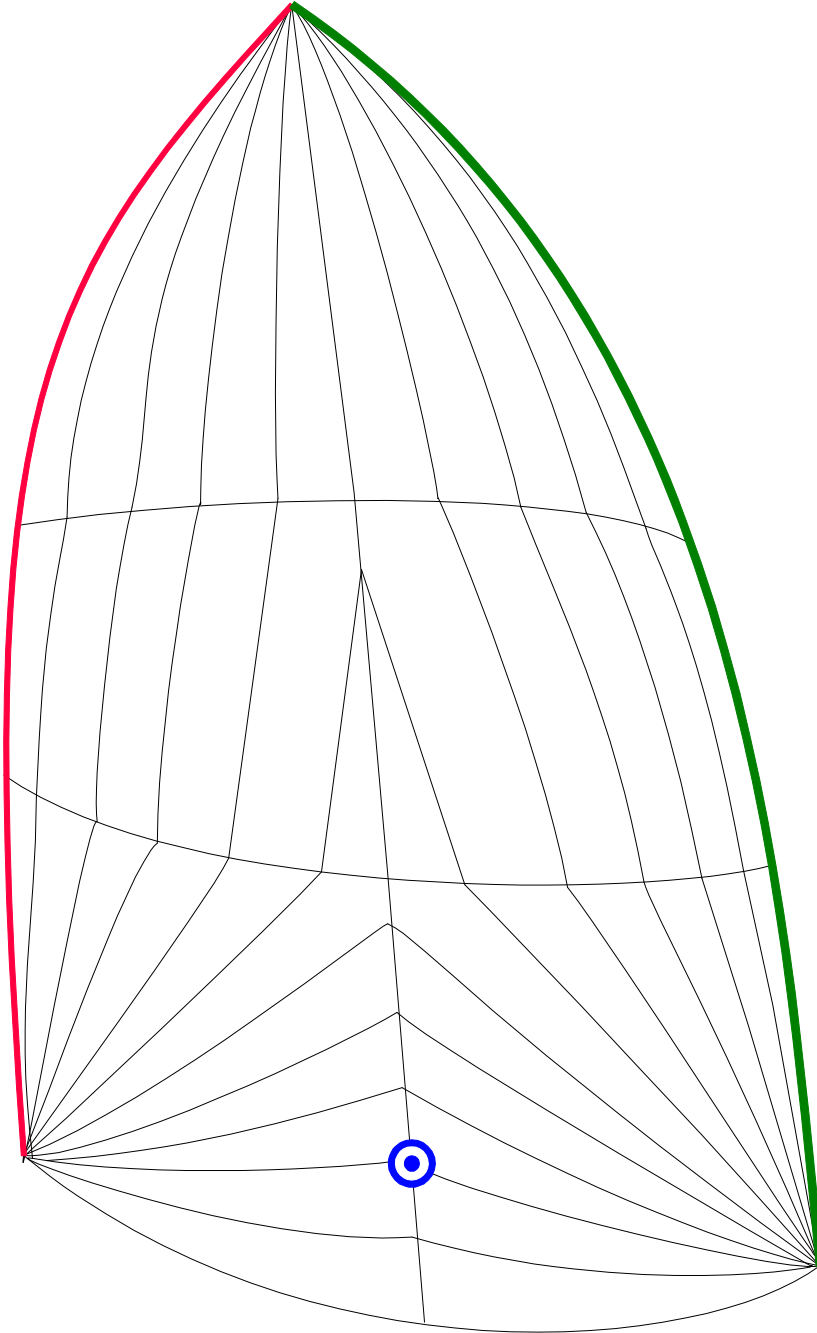

NEILPRYDE

Beneteau 323

IN-LINE PANEL ASYMMETRIC LAYOUT

*Note: Panel Layouts subject to change according to Aspect Ratio and Design. We will attempt to match colours and design as close as possible. Colours will vary depending on screen and printer output. These should be used for reference only.
Copyright 2005 Neil Pryde Sails Int.*