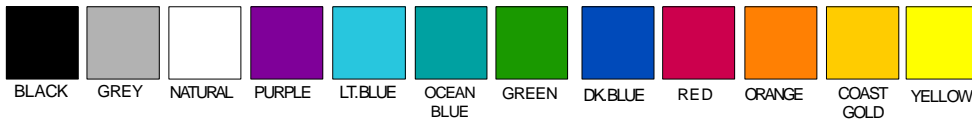

NEILPRYDE

Beneteau 323

IN-LINE PANEL ASYMMETRIC LAYOUT

*Note: Panel Layouts subject to change according to Aspect Ratio and Design. We will attempt to match colours and design as close as possible. Colours will vary depending on screen and printer output. These should be used for reference only.
Copyright 2005 Neil Pryde Sails Int.*