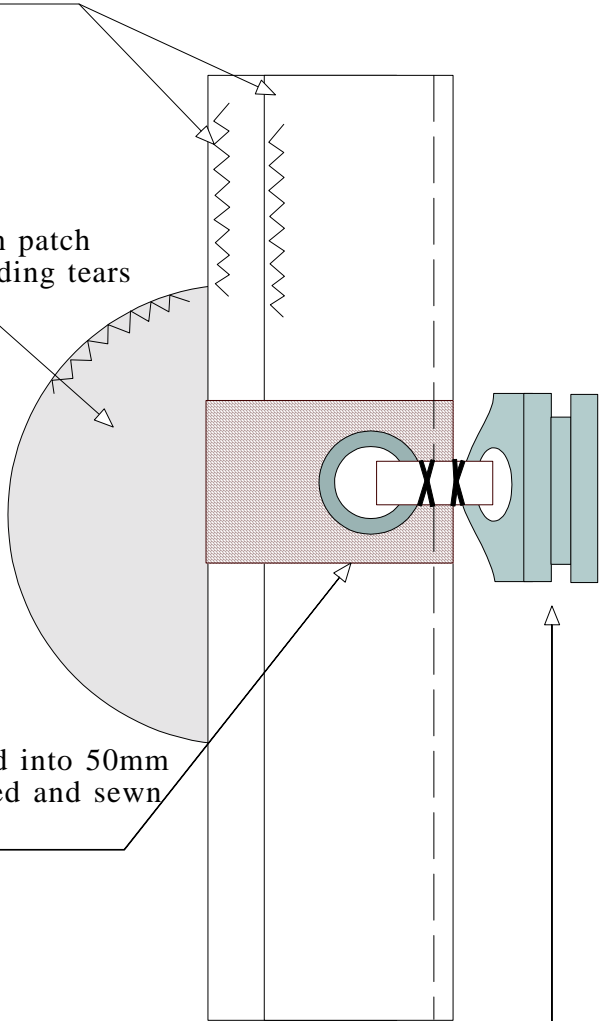

Double luff tapes supply strongest longest lasting finish

Half Moon Dacron patch prevents point loading tears

S.S. Grommet pressed into 50mm webbing band wrapped and sewn around luff tapes.

Heavy duty slide; type and style dependant on application