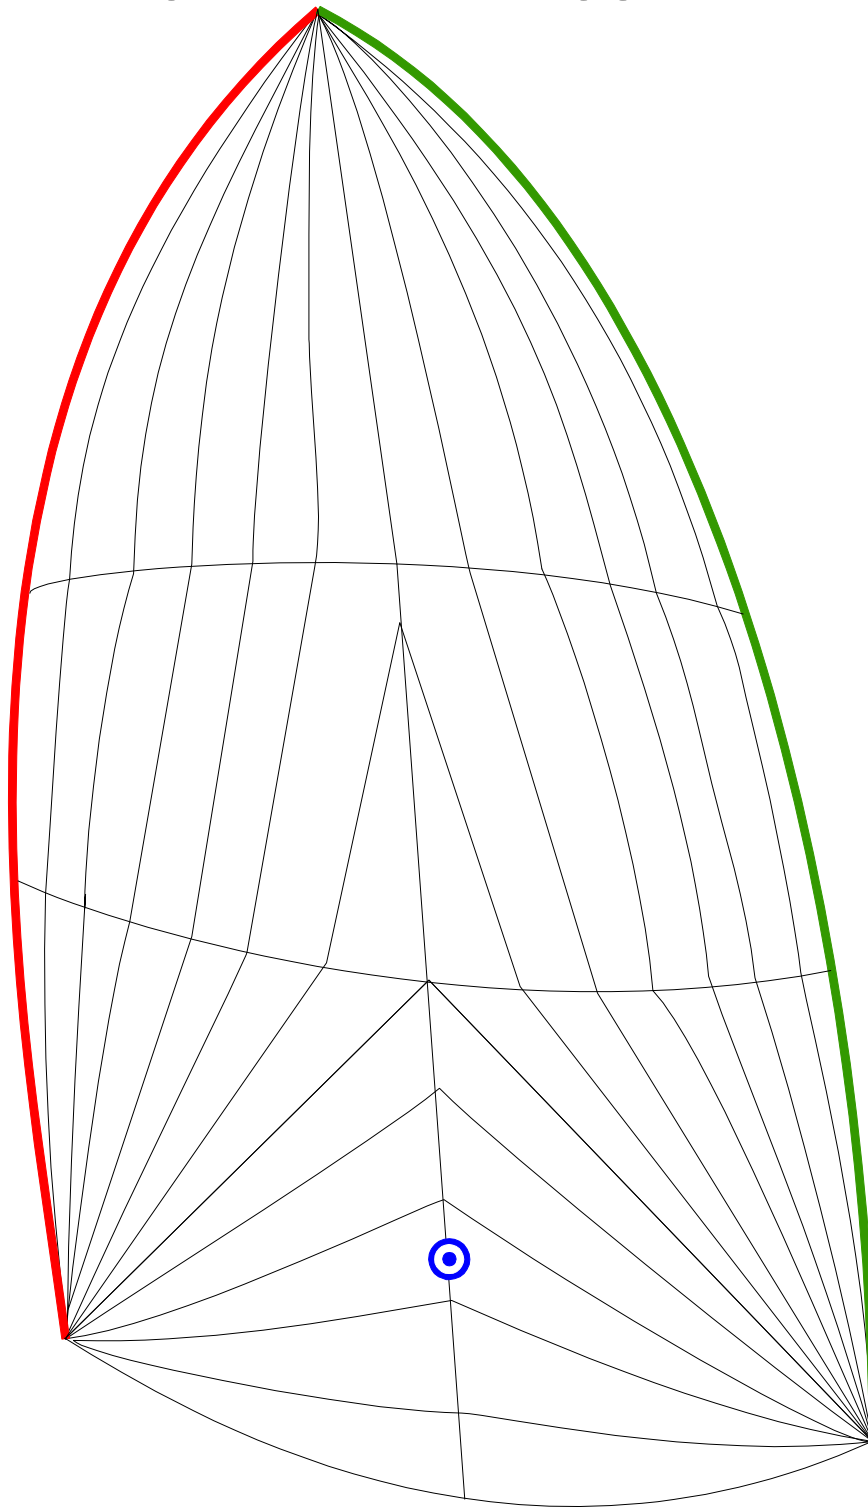

**NEILPRYDE**

**Beneteau 331**

**ASYMMETRIC PANEL LAYOUT**

*Note: Panel Layouts subject to change according to Aspect Ratio and Design. We will attempt to match colours and design as close as possible. Colours will vary depending on screen and printer output. These should be used for reference only.  
Copyright 2005 Neil Pryde Sails Int.*